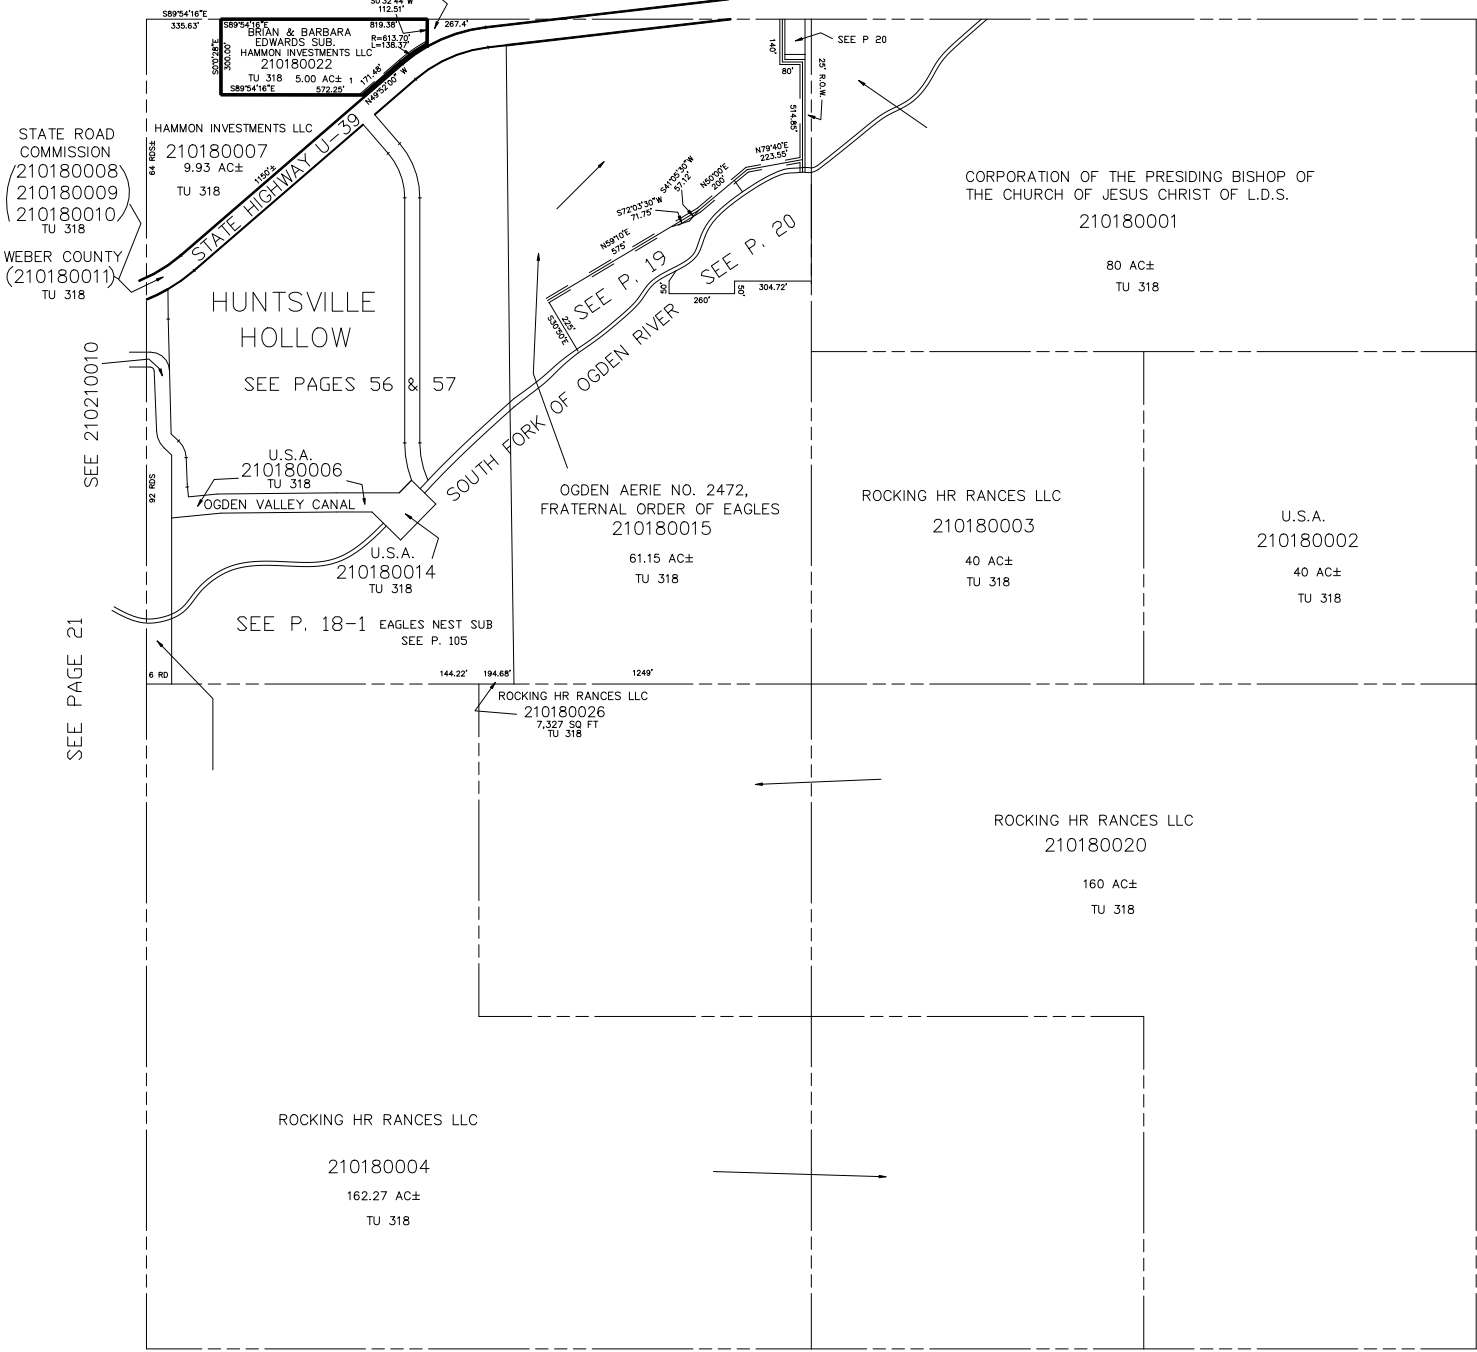

SECTION 14, T.6N., R.2E., S.L.B. & M.

IN WEBER COUNTY

SCALE 1" = 400'

TAXING UNIT: 318, 221 VERDA WRIGHT ROLLO TRUSTEE 210180012 TU 318 SEE PAGE 13

SEE PAGE 36